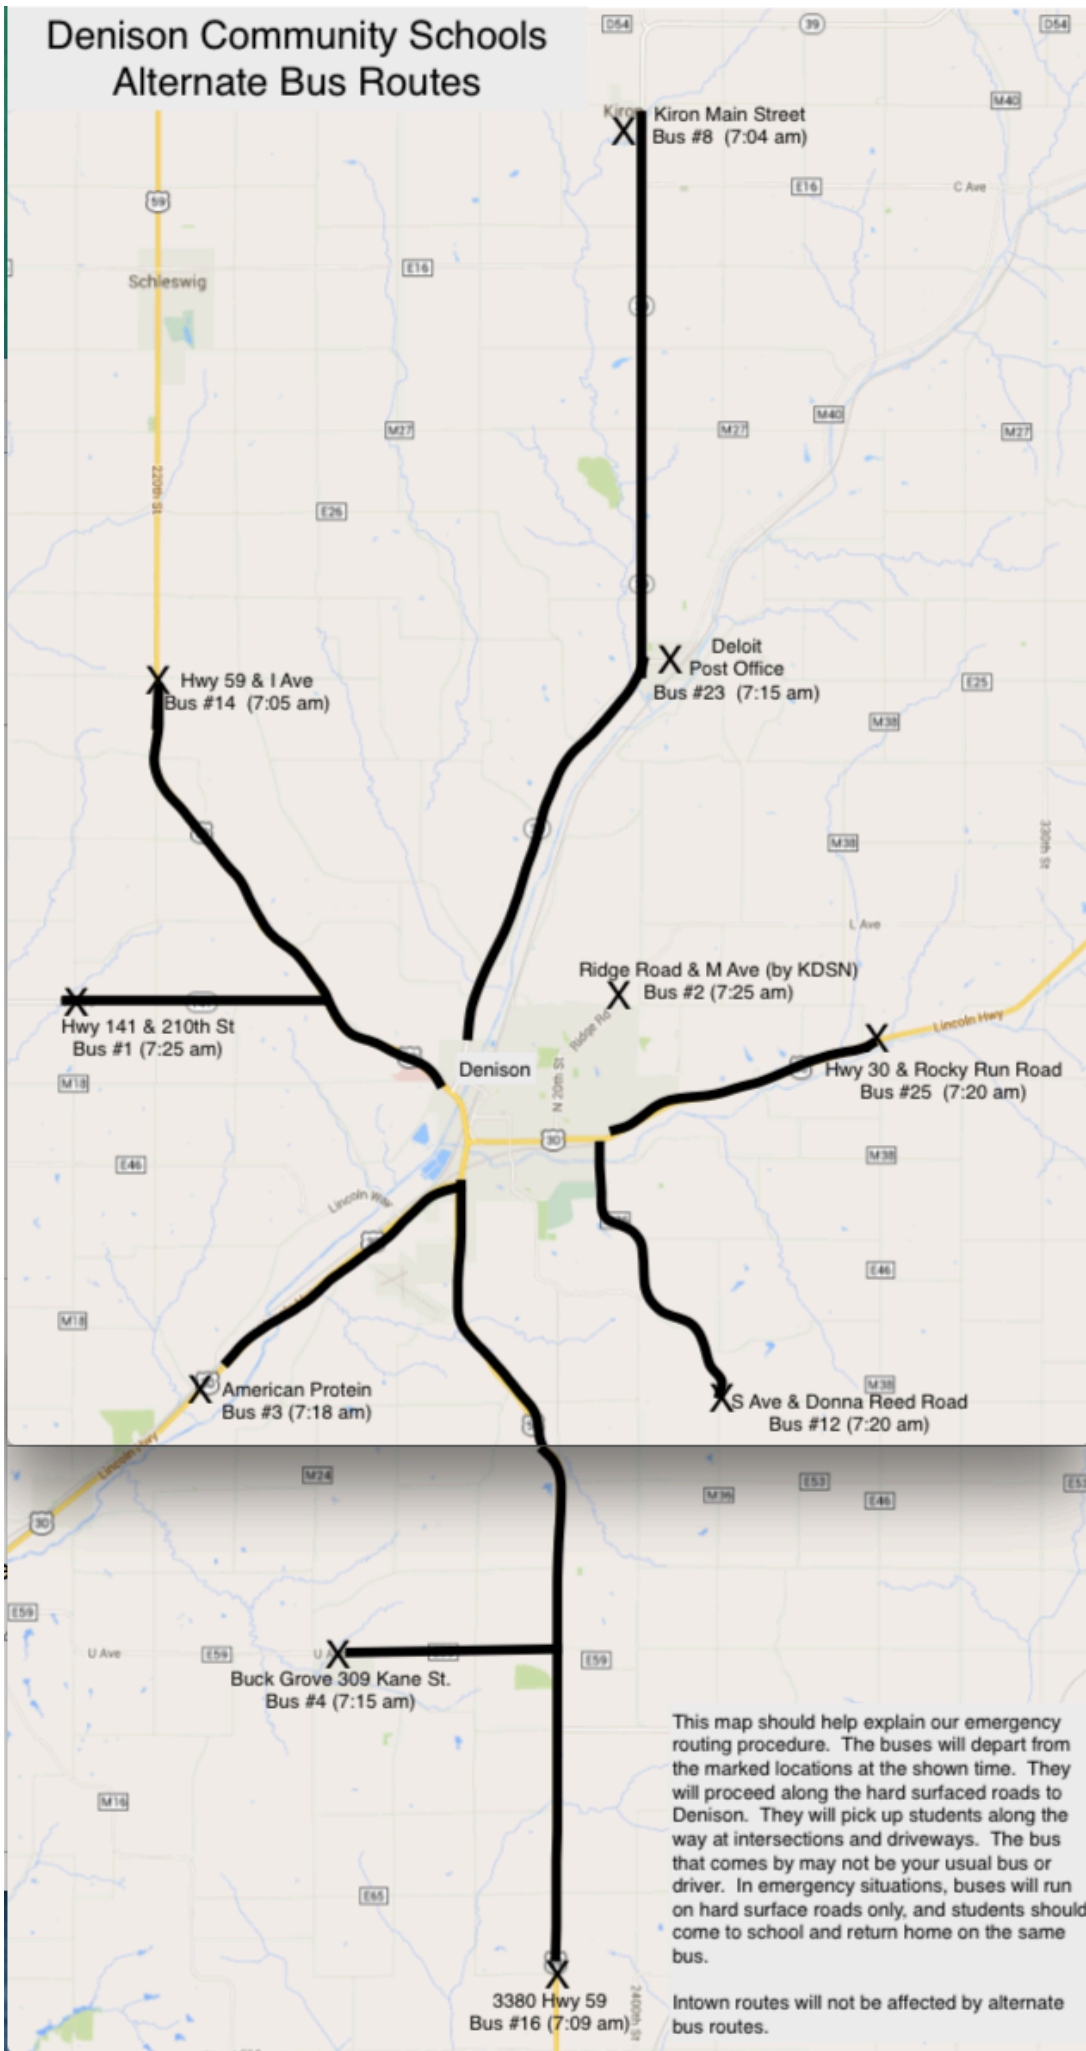

# Denison Community Schools Alternate Bus Routes

This map should help explain our emergency routing procedure. The buses will depart from the marked locations at the shown time. They will proceed along the hard surfaced roads to Denison. They will pick up students along the way at intersections and driveways. The bus that comes by may not be your usual bus or driver. In emergency situations, buses will run on hard surface roads only, and students should come to school and return home on the same bus.

Intown routes will not be affected by alternate bus routes.